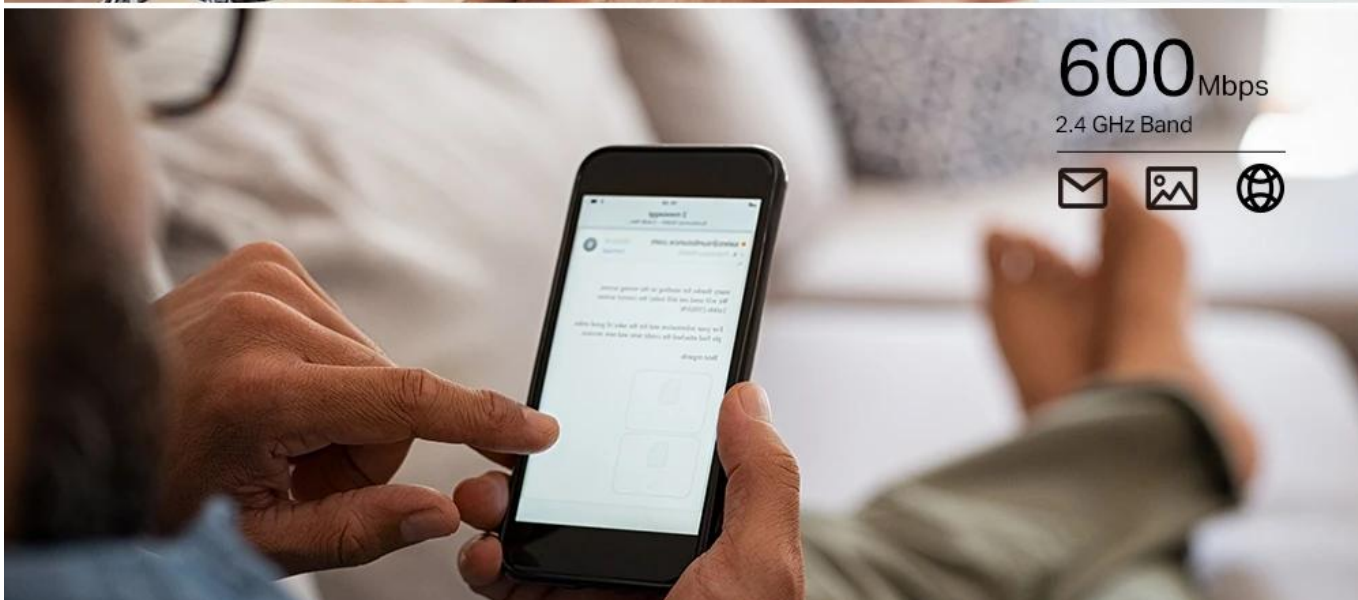

# Incredible 802.11ac Wave2 Home Wi-Fi

1300 Mbps

5 GHz Band

600 Mbps

2.4 GHz Band