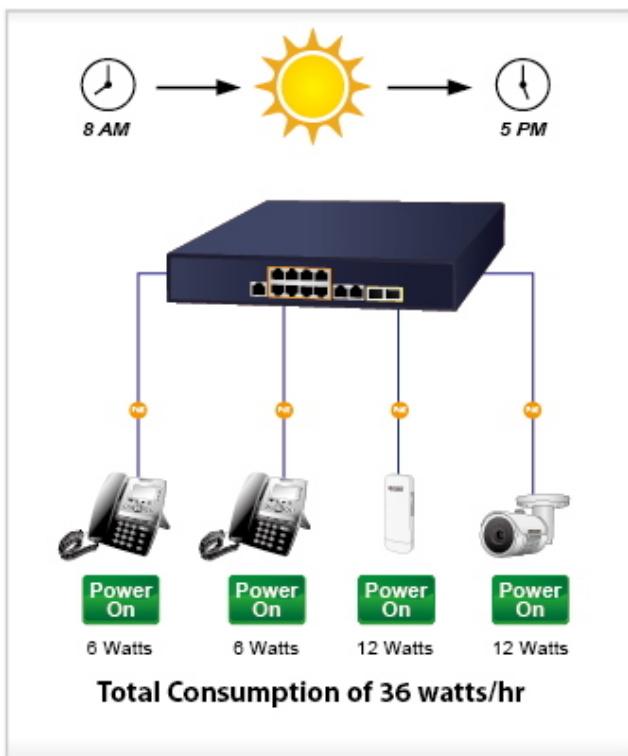

Automatically Reboot Every Friday 23:00

PoE
ON OFF ON

CPU/Buffer
Load 85%

CPU/Buffer
Load 10%

PoE PT Camera

1000BASE-T UTP with PoE

High Scalability & Best Security for Today's Wireless Networking Solution