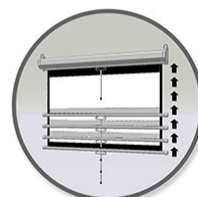

# MANUAL SERIES

Manual Pull-Down Projector Screen

Black or white case options available on certain models/sizes

180° Viewing Angle

MaxWhite® 1.1 Gain Front Projection Screen Material

Optional 6" and 12" L brackets available- SOLD SEPARATELY

Compatible with Standard throw projectors only

Available in Diagonal Sizes: 71" - 170"

Professional Manufacturer's 2-year Warranty and 3-year ENRG® Warranty

Available in Various Aspect Ratios:

Dual wall and Ceiling Installation Design

Screen lanyard included for easy operation

Auto-locking system provides variable height settings