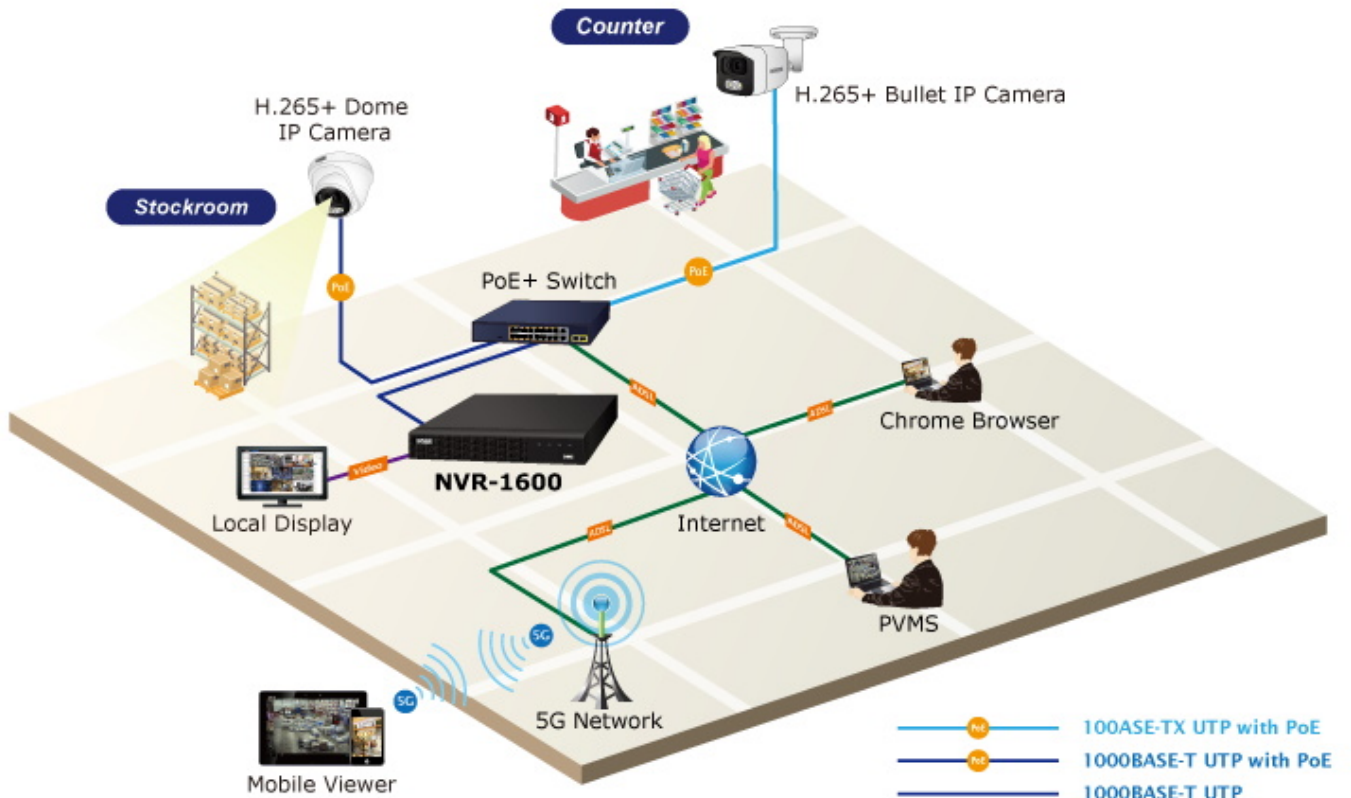

K zařízení je dodáván software PVMS (PLANET Video Manage System) pro správu videozáznamů. Je speciálně navržený pro PLANET IP kamery & NVR zařízení. Pro vzdálený přístup ke kamerám lze využít mobilní aplikaci BitVision.

The advertisement features a central image of the PLANET NVR-1600 device with its control interface displayed on a monitor. Above the device, several feature boxes are highlighted: Smart Event Detection, PLANET DDNS, Cloud, H265+, Dual Monitor Display, and 4K Ultra HD. To the left, a box titled 'Intelligent Alarm & Recording' lists features like Line Crossing, Intrusion Detection, Loitering Detection, and People Queueing Detection. To the right, a 'Bandwidth Savings' diagram compares H.265+, H.264+, and H.264. At the bottom, the text reads 'Control Management System Up to 256 Channels'.

# Dual Local Displays

# Real-time, Remote Monitoring

-  100ASE-TX UTP with PoE
-  1000BASE-T UTP with PoE
-  1000BASE-T UTP
-  ADSL 2/2+
-  Video Line